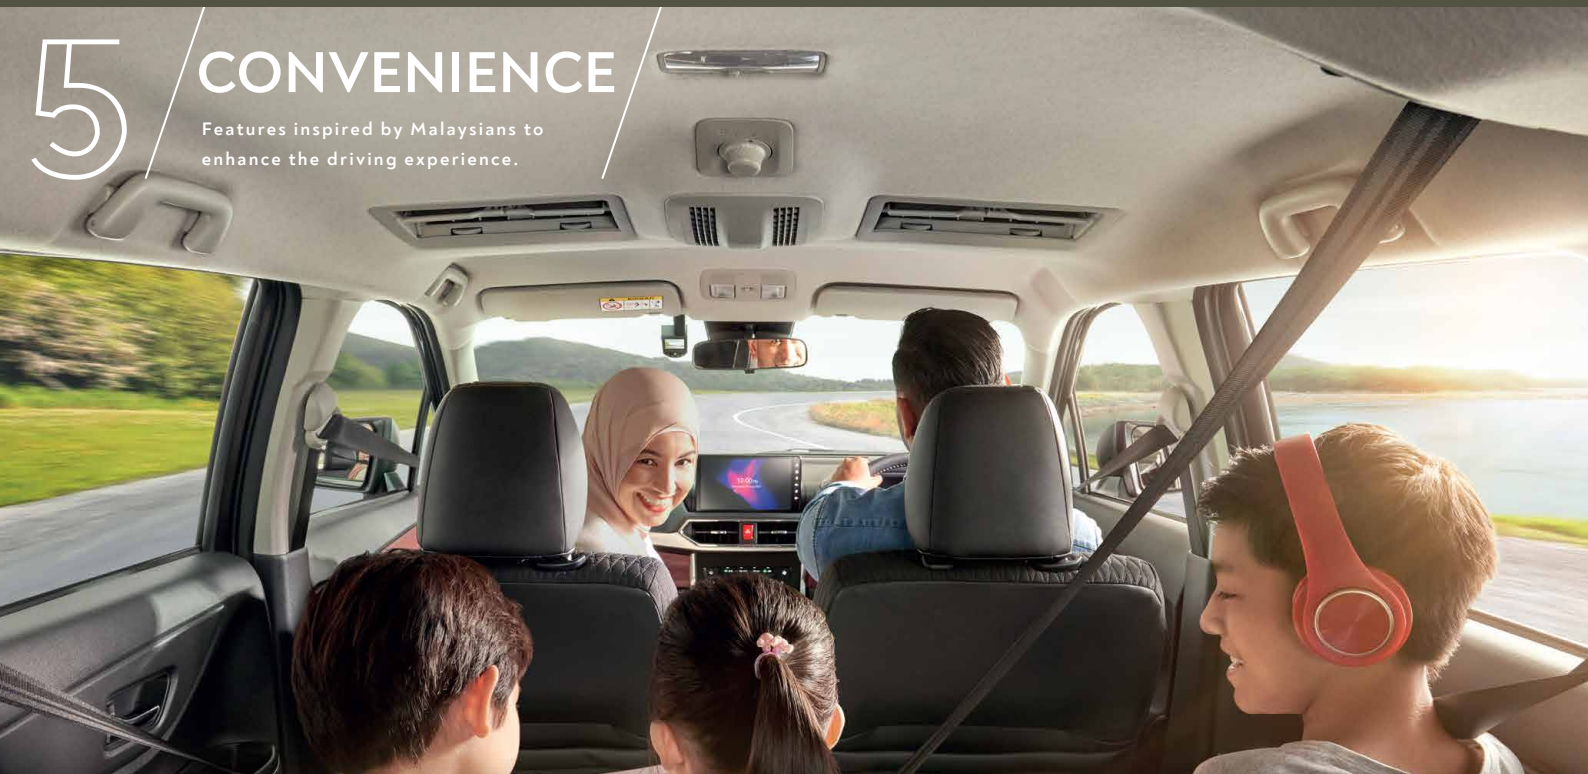

# CONVENIENCE

Features inspired by Malaysians to enhance the driving experience.

APPLE CARPLAY & ANDROID AUTO READY\*

LEATHER STEERING WHEEL WITH SWITCH CONTROLS

ELECTRONIC PARKING BRAKE (EPB)

7" TFT MULTI-INFO DISPLAY