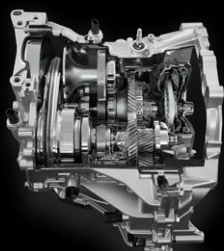

OPTIMUM POWER MEETS AMAZING EFFICIENCY

The Perodua ATIVA's fuel-efficient 1.0L Turbo engine with Dual Injection Technology delivers impressive performance – noticeable upon your first drive. Combined with a new, smooth 7-speed transmission, being behind the wheel just got extra fun.

ENGINEERED FOR ENHANCED CAPABILITY AND COMFORT

The Perodua ATIVA's body structure is built with super high-tensile steel plates. This reinforced yet lightweight rigidity makes ATIVA highly fuel-efficient and safe.