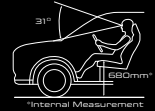

CONVENIENCE

5.1m CURB-TO-CURB
MINIMUM TURNING RADIUS

HIGH GROUND CLEARANCE

Smoother ride over speed bumps, flash floods and rough terrains.

HIGH DRIVER SEATING POSITION

Greater visibility of the front, side and rear.