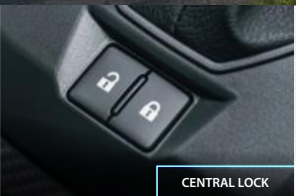

## CONVENIENCE

KEY-FREE ENTRY

RETRACTABLE SIDE MIRRORS

PUSH START/STOP BUTTON

CENTRAL LOCK

265L LUGGAGE SPACE CAPACITY

Specifications are based on AV variant only