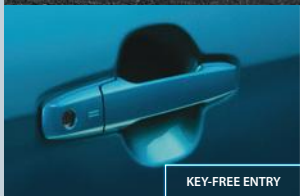

CONVENIENCE

KEY-FREE ENTRY