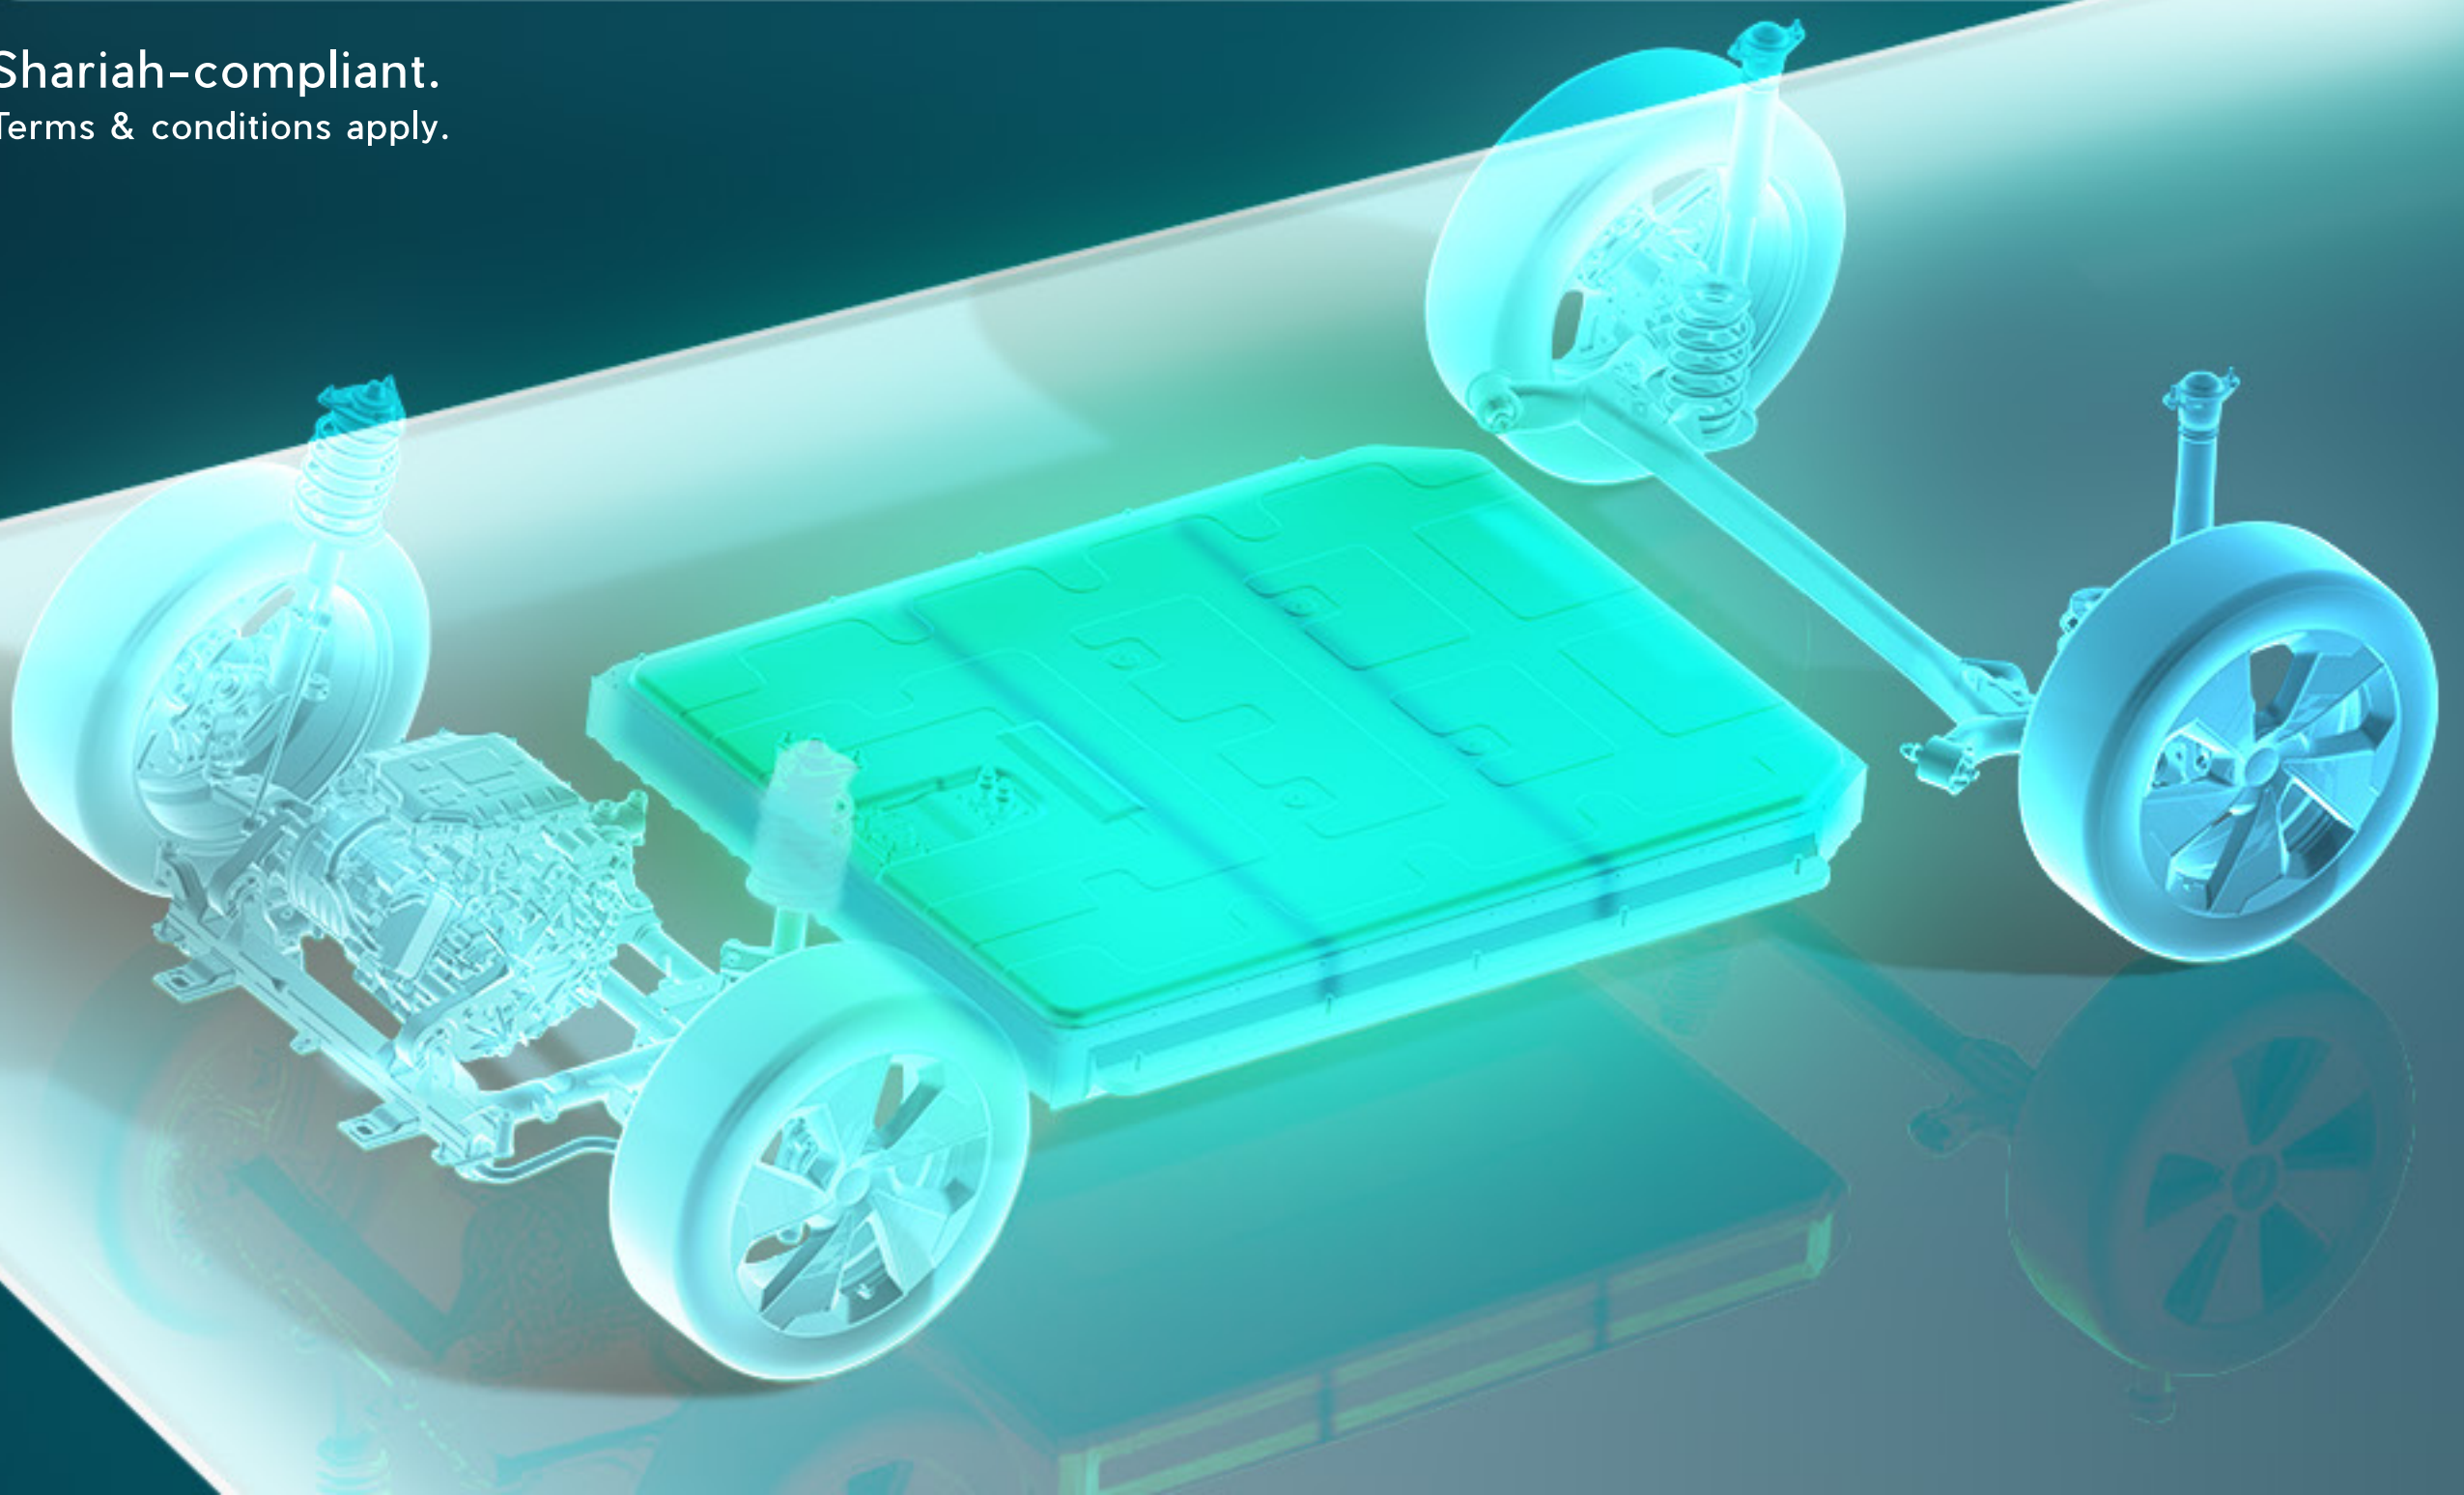

BATTERY - AS - A - SERVICE

LOWER COST OF OWNERSHIP

PAY LESS UPFRONT, AND ENJOY
LOWER PROTECTION COVERAGE.

BATTERY PERFORMANCE GUARANTEED

PERODUA GUARANTEES OPTIMAL BATTERY
PERFORMANCE THROUGHOUT YOUR LEASE.

WORRY-FREE

NO STRESS OVER BATTERY DEGRADATION
OR REPLACEMENT COST.

PROTECT THE PLANET

PERODUA ENSURES EVERY BATTERY
IS RESPONSIBLY RECYCLED.

BETTER RESALE VALUE

YOUR EV STAYS VALUABLE,
BATTERY GUARANTEED.

Shariah-compliant.
Terms & conditions apply.