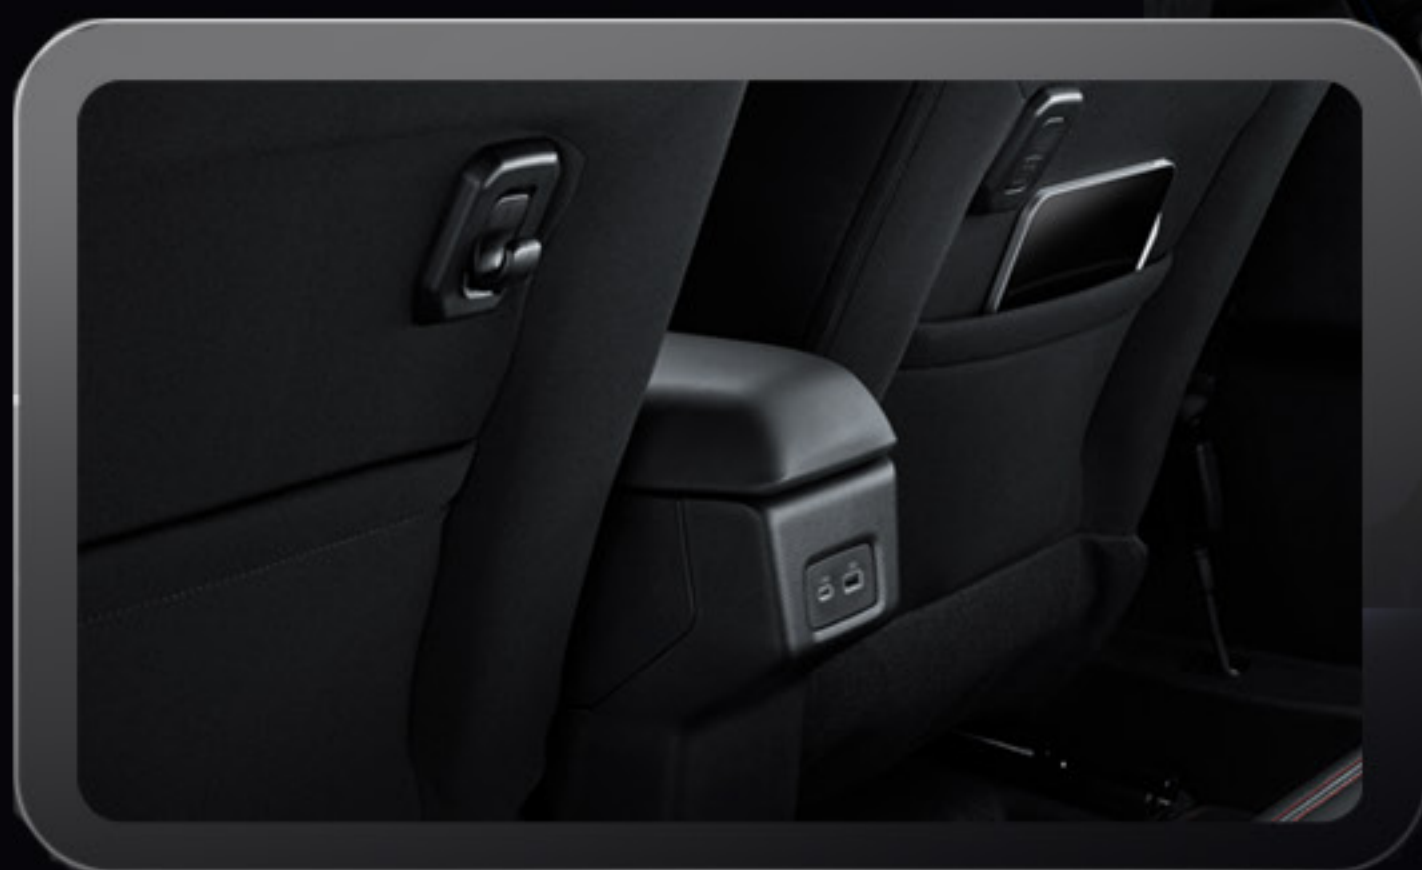

QUIET CABIN

SOFT-TOUCH DASHBOARD

AMBIENT LIGHTING

THOUGHTFUL CONVENIENCE

DIGITAL INNER REARVIEW MIRROR

- 10.25" TOUCHSCREEN MULTIMEDIA HEAD UNIT
- WIRELESS ANDROID AUTO & APPLE CARPLAY

- WIRELESS CHARGER
- EASY REACH FUNCTIONAL BUTTONS

- 6-WAY POWER ADJUSTABLE DRIVER SEAT
- SEMI-LEATHER UPHOLSTERY

SMART SPACE

Smart spaces to fit your life and designed to keep things organised for every journey.

SHOPPING HOOKS, SEAT POCKETS, AND A FLOATING CONSOLE FOR STORAGE THAT KEEPS ESSENTIALS ORGANISED.