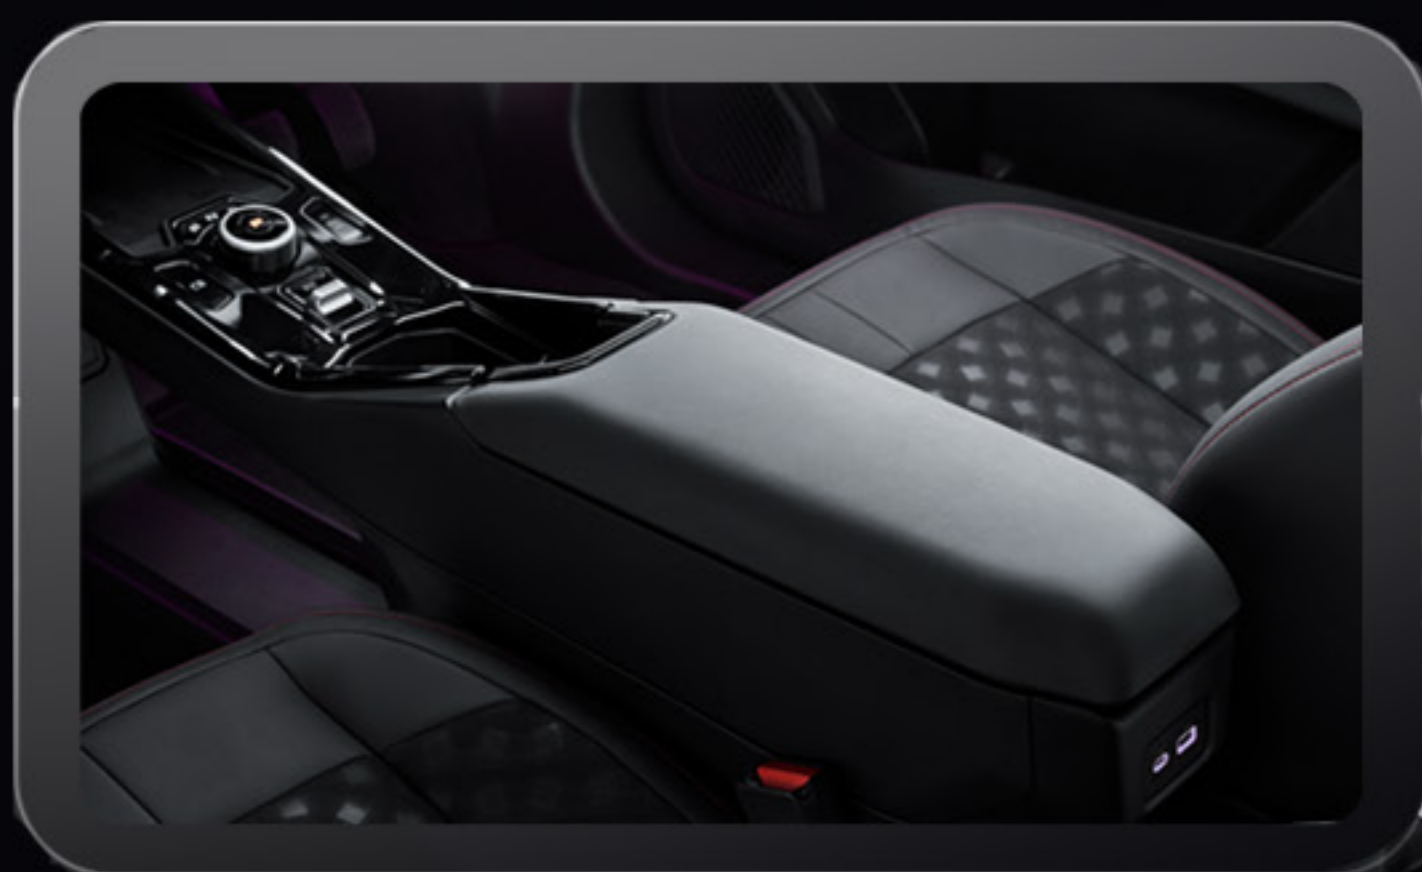

BOLD PRESENCE

The QV-E combines sporty performance, urban futurism and familiar Perodua practicality in a sleek 5-door sportback design.

- 1 CONTINUOUS FRONT SIGNATURE LIGHT
- 2 DAYTIME RUNNING LIGHTS
- 3 INTEGRATED DOOR HANDLES

- 4 18" ALLOY RIMS
- 5 FULL-LENGTH LED REAR TAIL LAMP

Colours shown may differ from the actual vehicle.

INTUITIVE INTERIOR

Everything is right where you expect it. Step in and feel instantly at ease, surrounded by the calm of a fully dark, immersive cabin.

QUIET CABIN

SOFT-TOUCH DASHBOARD

AMBIENT LIGHTING

THOUGHTFUL CONVENIENCE

DIGITAL INNER REARVIEW MIRROR

- 10.25" TOUCHSCREEN MULTIMEDIA HEAD UNIT
- WIRELESS ANDROID AUTO & APPLE CARPLAY

- WIRELESS CHARGER
- EASY REACH FUNCTIONAL BUTTONS

- 6-WAY POWER ADJUSTABLE DRIVER SEAT
- SEMI-LEATHER UPHOLSTERY

SMART SPACE

Smart spaces to fit your life and designed to keep things organised for every journey.

SHOPPING HOOKS, SEAT POCKETS, AND A FLOATING CONSOLE FOR STORAGE THAT KEEPS ESSENTIALS ORGANISED.