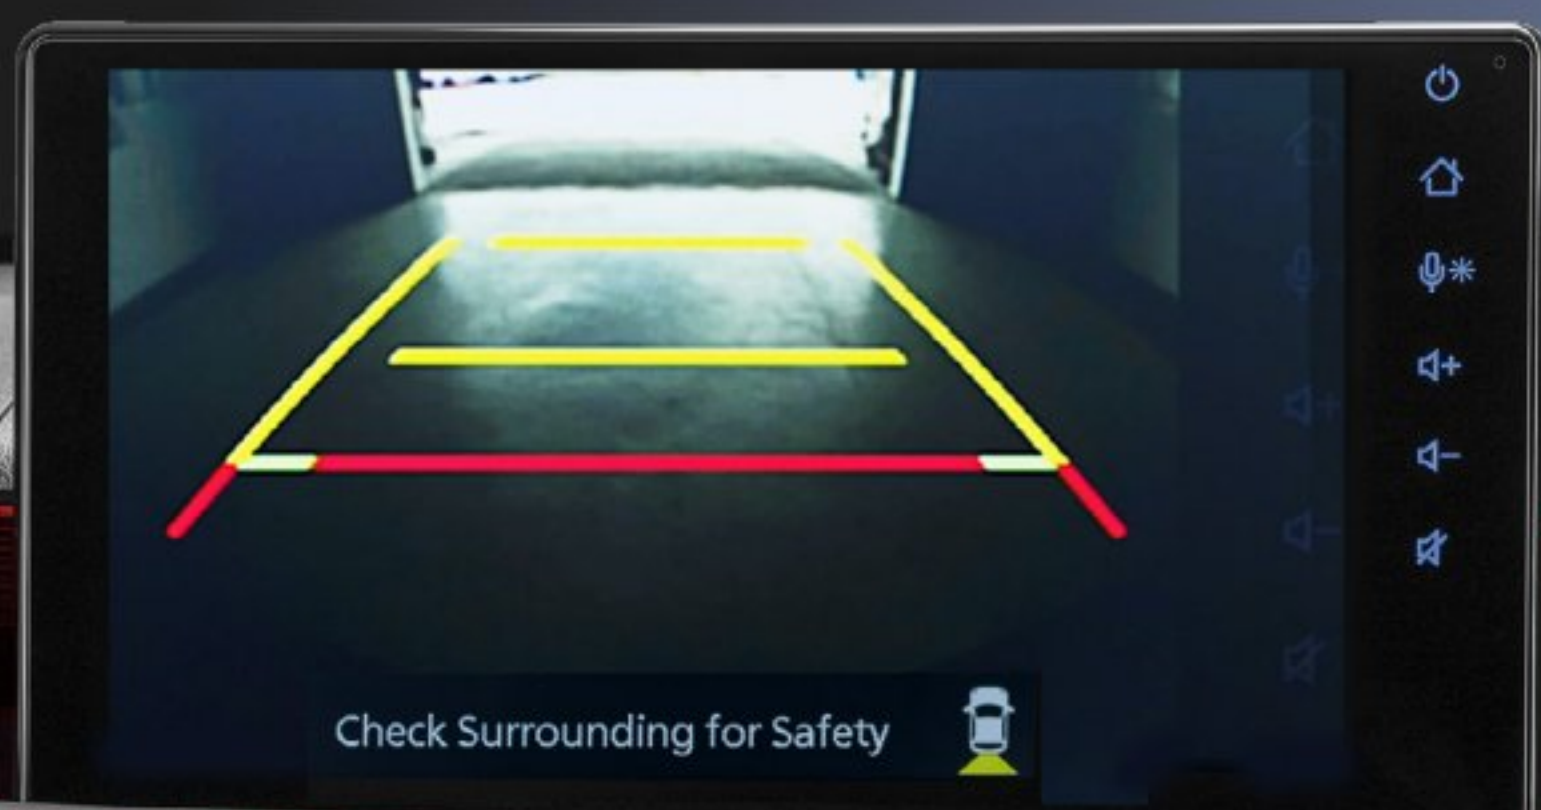

FULL GRAPHIC FABRIC SEAT

REVERSE CAMERA

360° PANORAMIC VIEW MONITOR

DIGITAL AIR CONDITIONING

AUTO AIR CONDITIONING

Features Available on **H** Variant Only

LED FOG LAMP

DIGITAL VIDEO RECORDER (DVR)