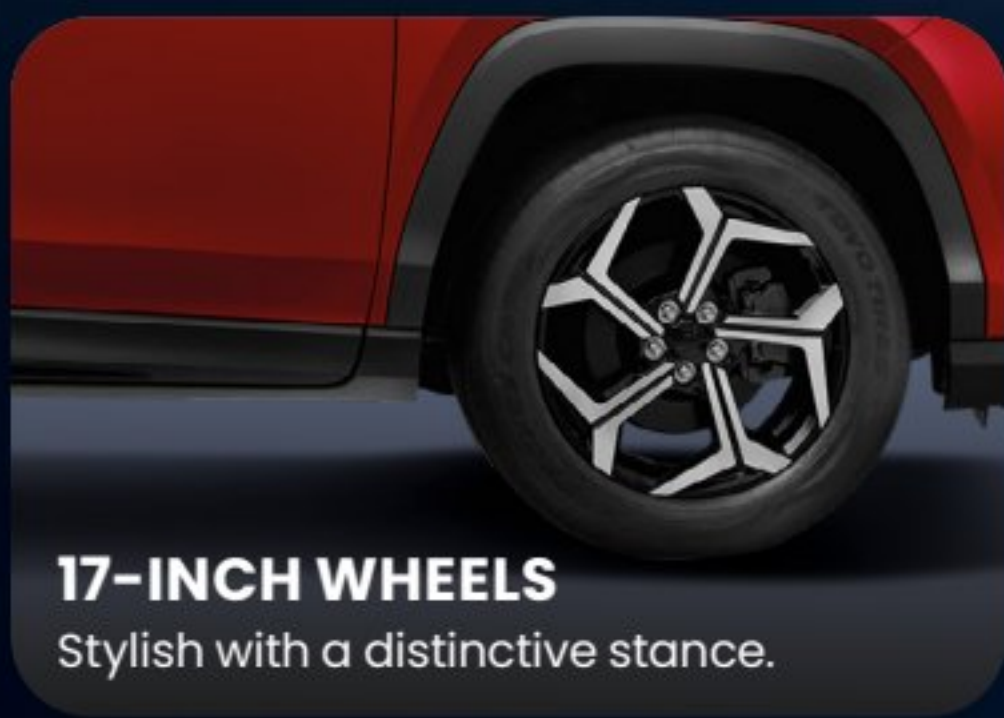

DESIGNED FOR A SIMPLER DRIVE

Imagine a car that makes every day easier.
TRAZ is here, engineered with a clear purpose,
to simplify your life on the road.

TRAZ

ENGINEERED SIMPLICITY

TRENDY

WHERE SIMPLICITY MEETS STYLE

17-INCH WHEELS
Stylish with a distinctive stance.

SIDE SKIRTINGS
Sleek side skirtings for aggressive stance.

FULL LED HEADLAMP
Day-like visibility at night.

FULL LED REAR COMBI LAMP
For a brighter, sharper presence on the road.