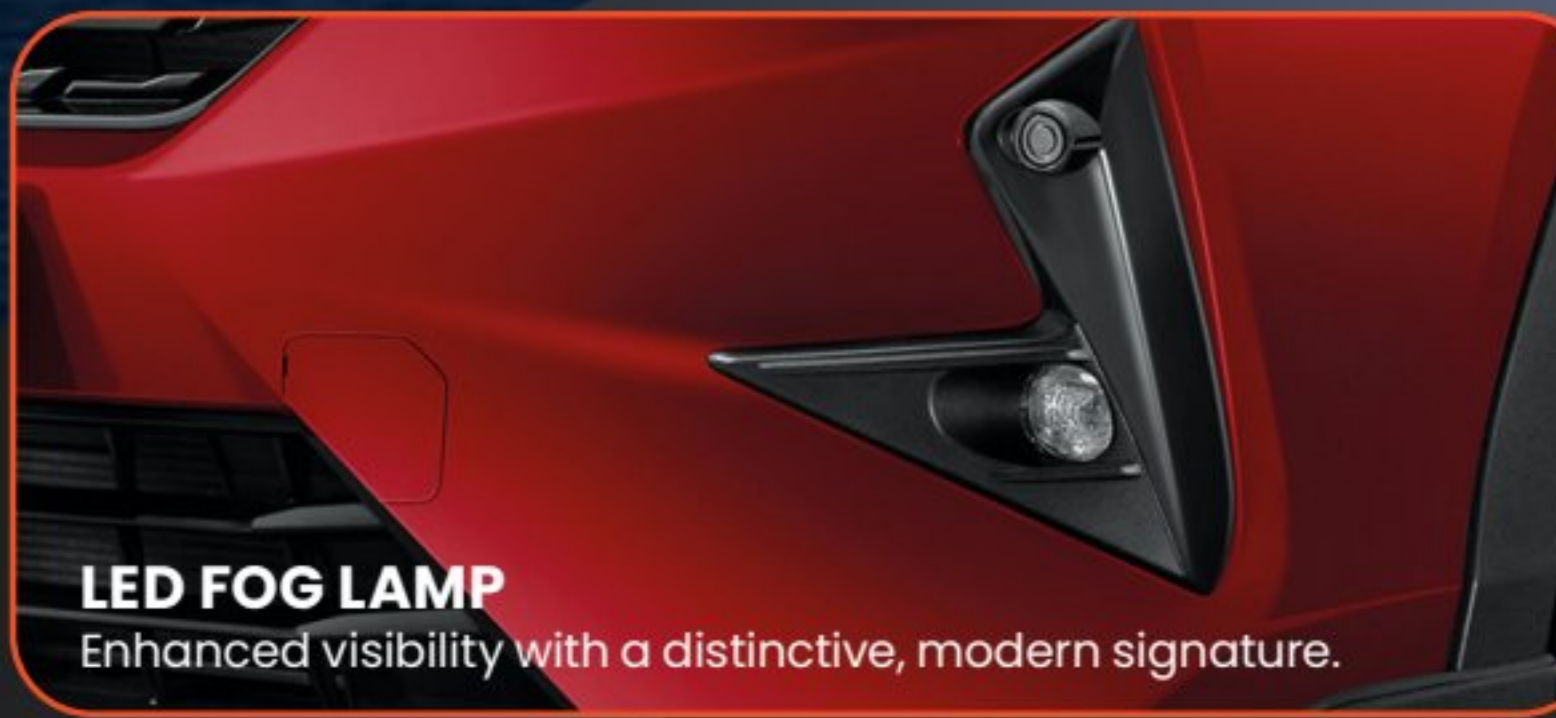

SIDE SKIRTINGS
Sleek side skirtings for aggressive stance.

FULL LED HEADLAMP
Day-like visibility at night.

FULL LED REAR COMBI LAMP
For a brighter, sharper presence on the road.

LED FOG LAMP
Enhanced visibility with a distinctive, modern signature.

H VARIANT ONLY