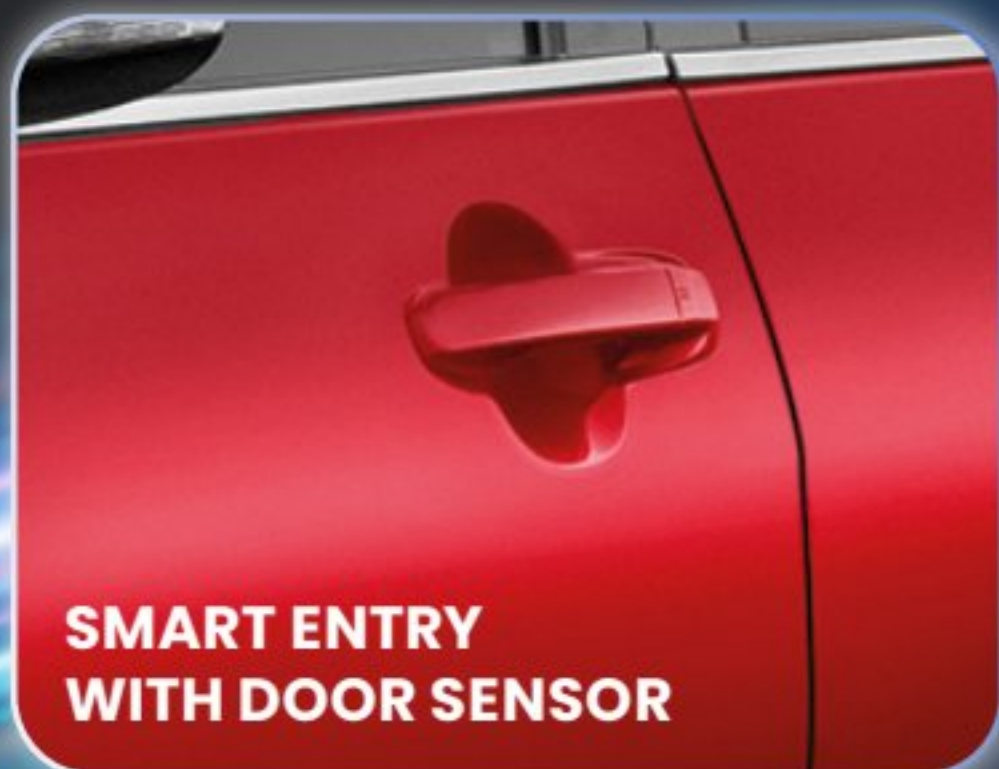

LED FOG LAMP

POWER BACK DOOR WITH MOTION SENSING

SMART ENTRY WITH DOOR SENSOR