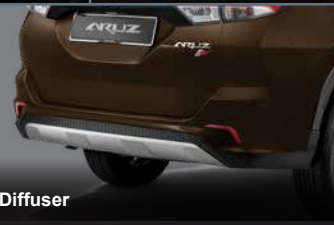

Load it up and pack it in.

More room for more stuff.

VARIANT COMPARISON

AV

Front Grille with Chrome & Glossy Black Finish

Sporty Roof Rail

Backdoor Garnish with Chrome & Glossy Black Finish

Auto Light Control

HDMI Port

Multimedia System with Navigation

Semi-bucket Leather Seats

Advanced Safety Assist (A.S.A.) 2.0

Integrated Driving Video Recorder (DVR)

'Smart Link' for Android

Front and Rear Bumpers with Silver Painted Diffuser

Fog Lamps with Stylish Bezel

X

- Front Grille with Black Chrome & Glossy Black Finish
- 5-star ASEAN NCAP Safety Rating
- Vehicle Stability Control (VSC)

- Traction Control (TRC)
- Anti-lock Braking System (ABS) with Electronic Brake Distribution (EBD) and Brake Assist (BA)
- Hill-start Assist (HSA)